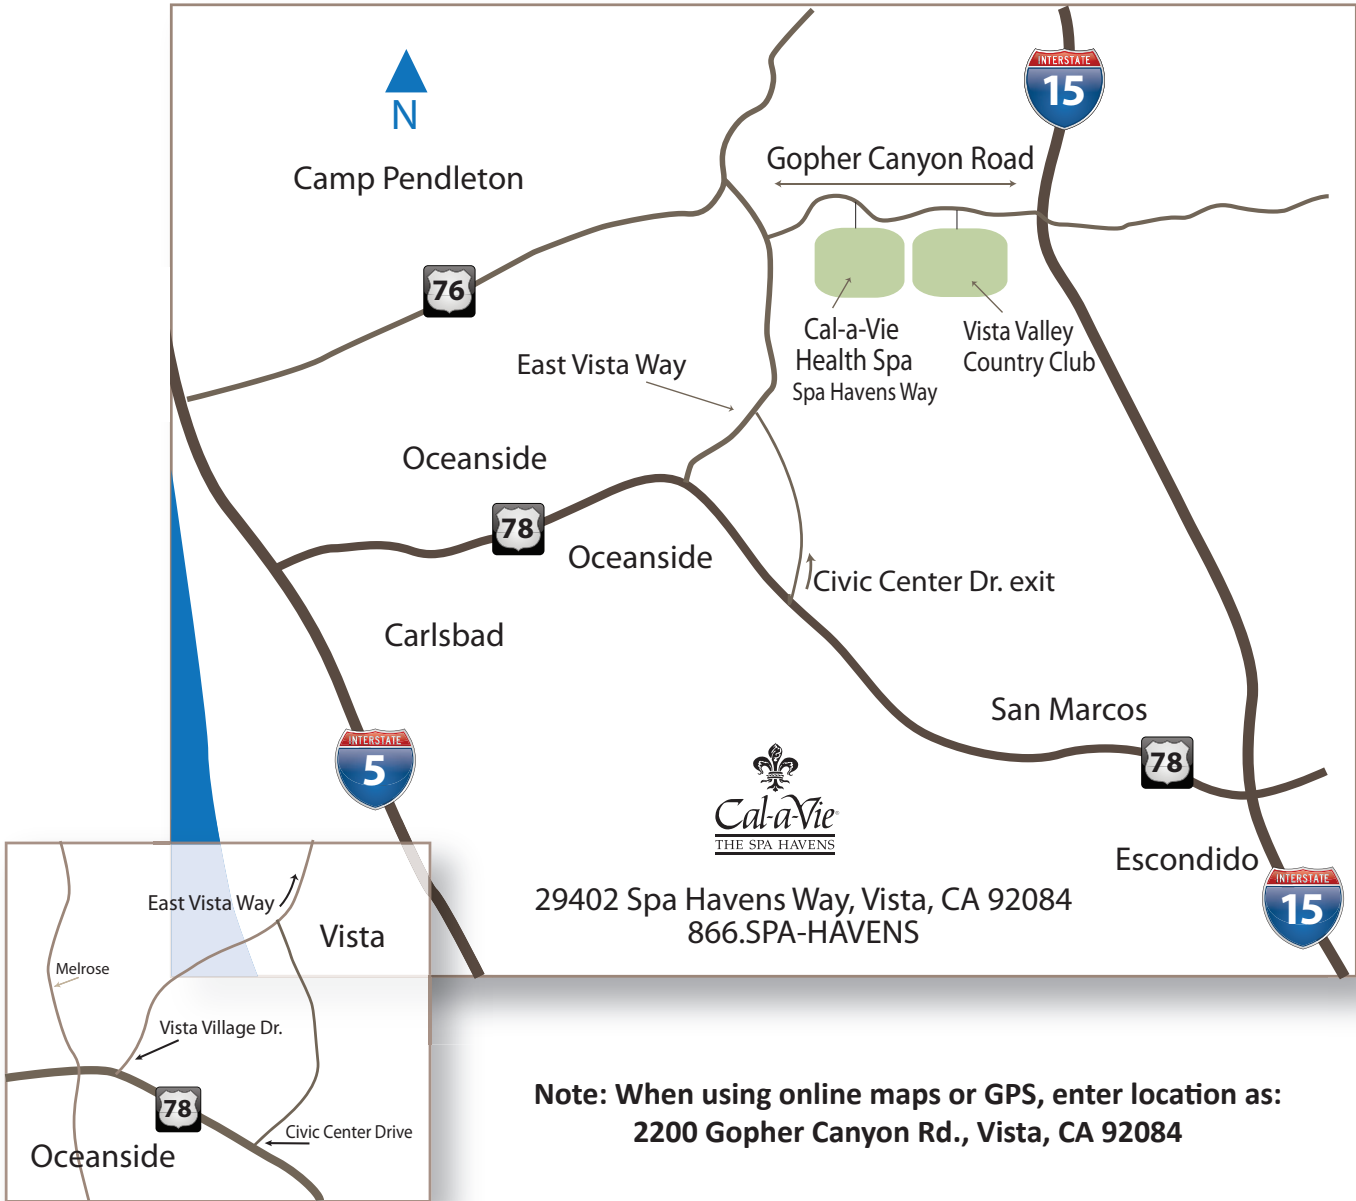

Directions to Cal-a-Vie Health Spa

Spa Havens Way is the entrance to Cal-a-Vie. When you arrive at the gate, follow the instructions on the call box, the front desk will open the gate.

**Note: When using online maps or GPS, enter location as:
2200 Gopher Canyon Rd., Vista, CA 92084**

From Carlsbad/Oceanside (Beach cities)

Take Highway 78 east and exit Civic Center Dr. Drive north 2 miles and turn right on East Vista Way. Drive 6 miles to Gopher Canyon Rd. and turn right. Continue 2.7 miles and you will see the Spa Havens Way driveway on the right. (If you see the golf course, you have gone too far.) Drive up to the call box and follow instructions.

From San Diego Airport

Go east on N Harbor Drive for approx. 1 mile and turn left on W. Grape St. Take I-5 south, then immediately take 163 north. Merge on to the 15 north and exit on Gopher Canyon Rd. Drive 2.5 miles west, immediately following the golf course turn left on Spa Havens Way. Drive up to the call box and follow instructions.

We look forward to your visit!

Cal-a-Vie Health Spa

29402 Spa Havens Way, Vista, CA 92084

GPS address: 2200 Gopher Canyon Rd.,

Vista, CA 92084

Cal-a-Vie
THE SPA HAVENS

**Note: When using online maps or GPS, enter location as:
2200 Gopher Canyon Rd., Vista, CA 92084**